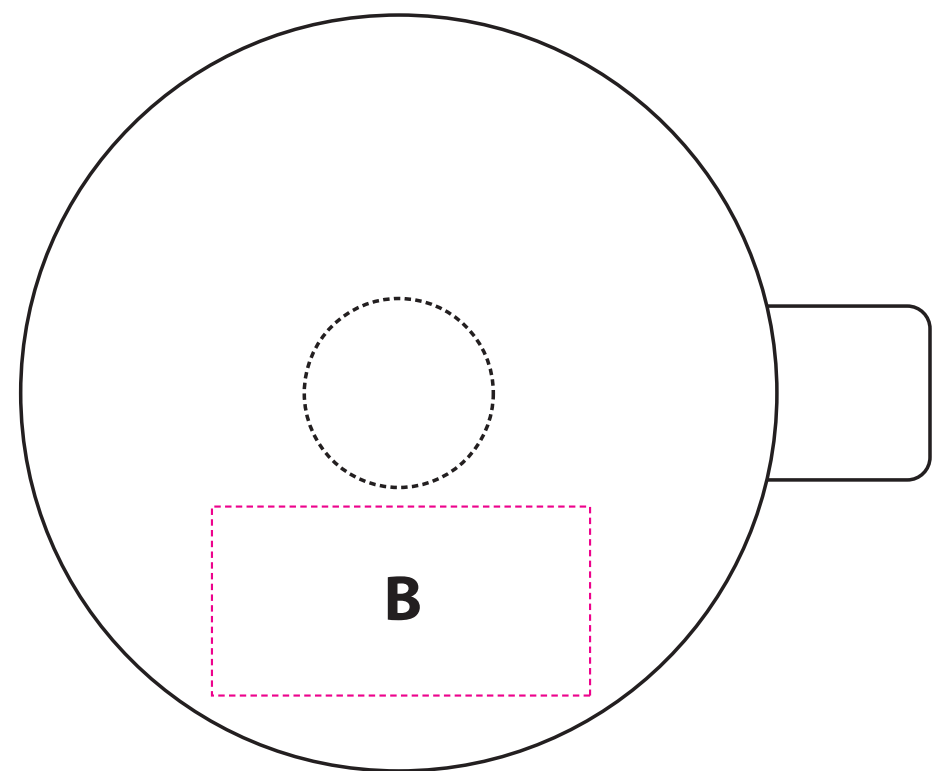

# CandleHolder

Positions/max logo size:

DH0182/LUNEDT

- |   |  |
|---|--|
|  Black     |  Light blue |
|  Dark blue |  Pink       |
|  Gold      |  Red        |
|  Green     |  White      |

Color Print

- |   |
|---|
|  Full Colour |
|---|