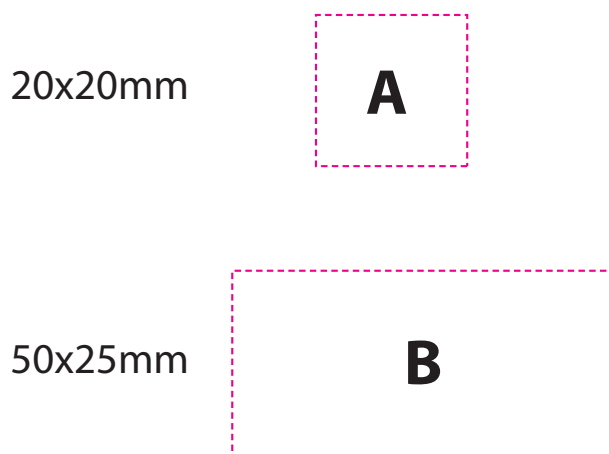

# CandleHolder

Positions/max logo size:

DH0182/LUNEDT

- |   |  |
|---|--|
|  Black     |  Light blue |
|  Dark blue |  Pink       |
|  Gold      |  Red        |
|  Green     |  White      |

Color Print

- |   |
|---|
|  Full Colour |
|---|