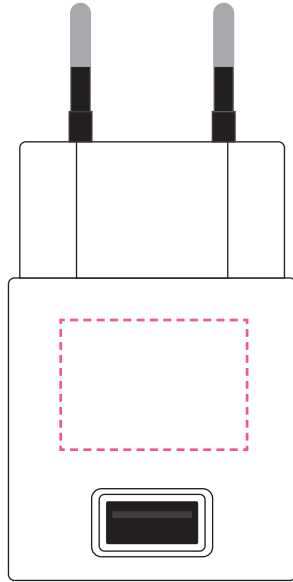

USB cube Original

side

front

Positions/max logo size side:

25 mm x 17,5 mm

USBcube Original

White

Positions/max logo size front:

25 mm x 25 mm

Color Print

Full Colour

Artwork requirements: EPS / PDF / AI (vectorized)