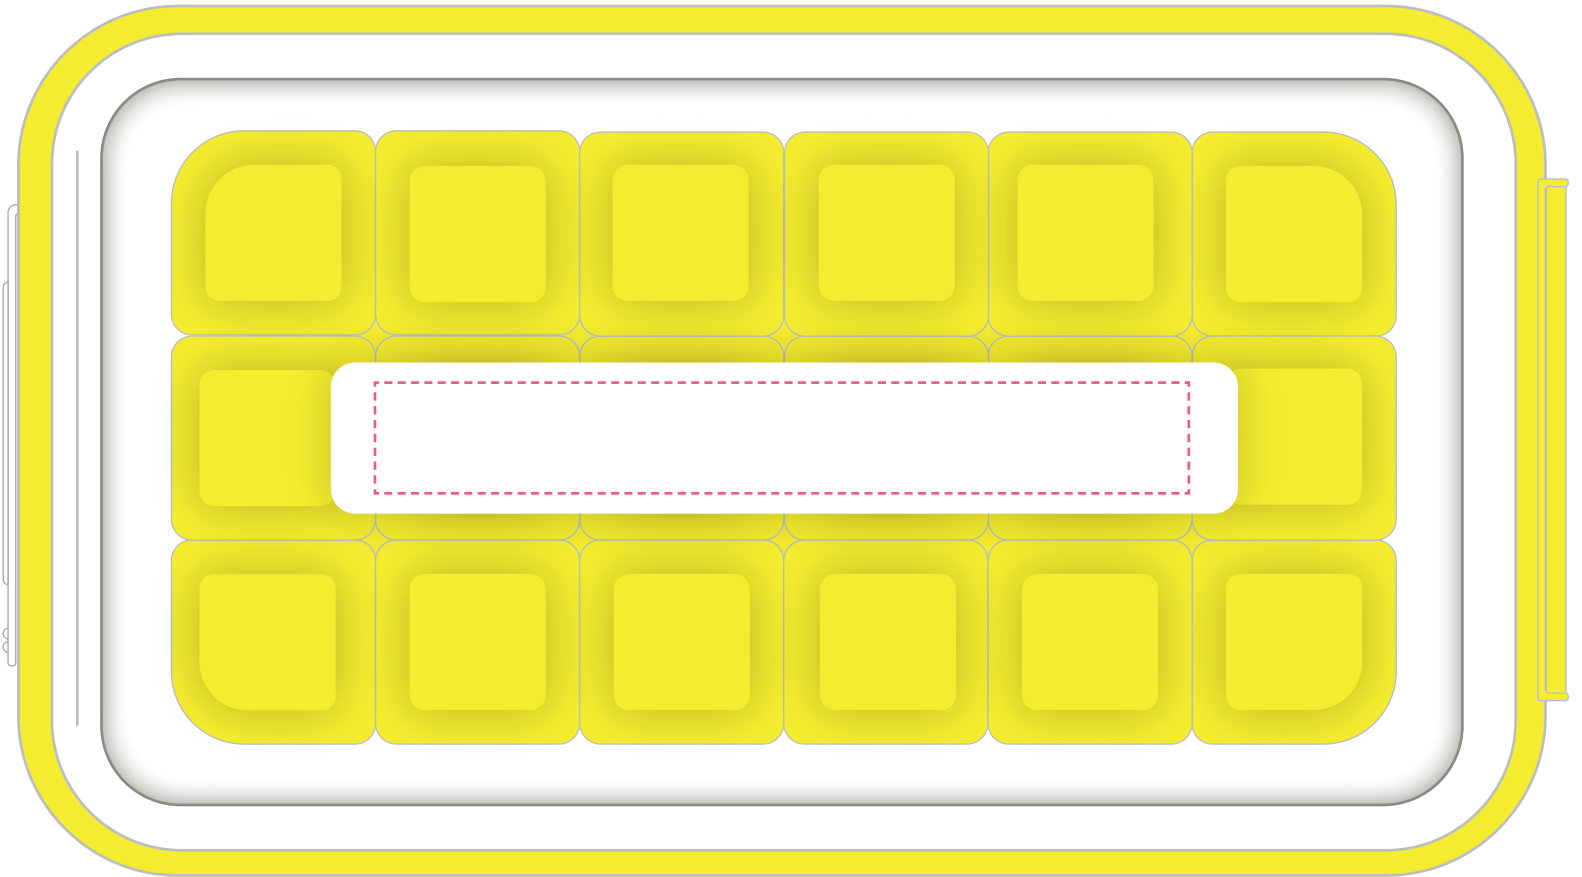

# ICEBREAKER POP

Positions/max logo size:

Color

13 mm x 15 mm

Pale Lemon

Water Blue

Artwork requirements: EPS / PDF / AI (vectorized)