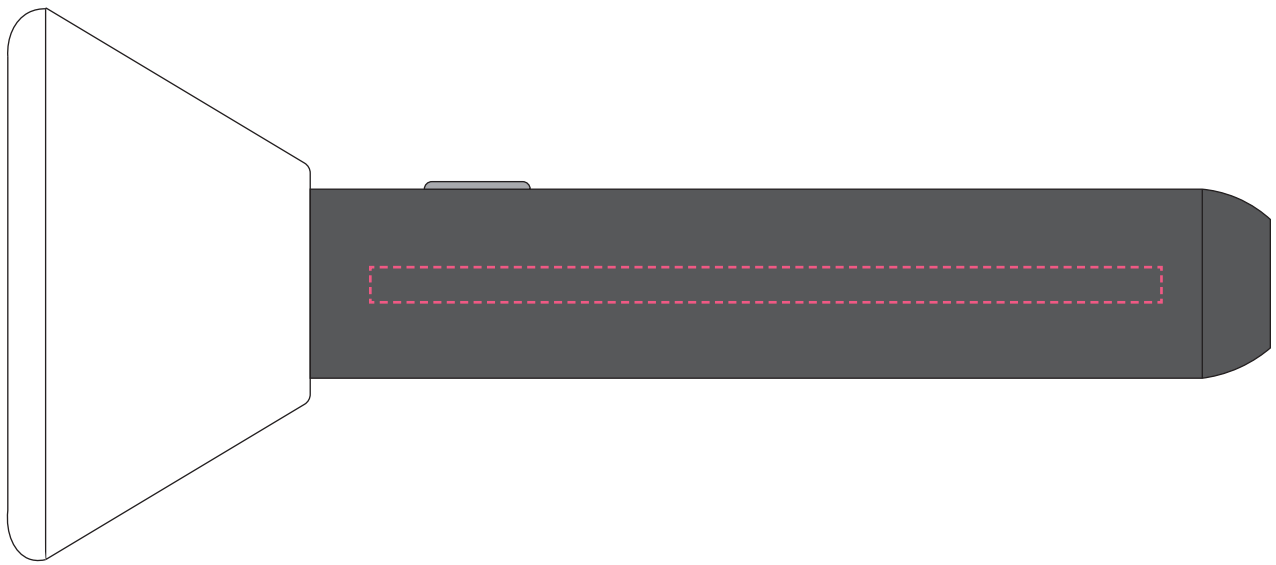

# Flashlight

Positions/max logo size:

5mm x 105 mm

Color

Grey

Artwork requirements: EPS / PDF / AI (vectorized)