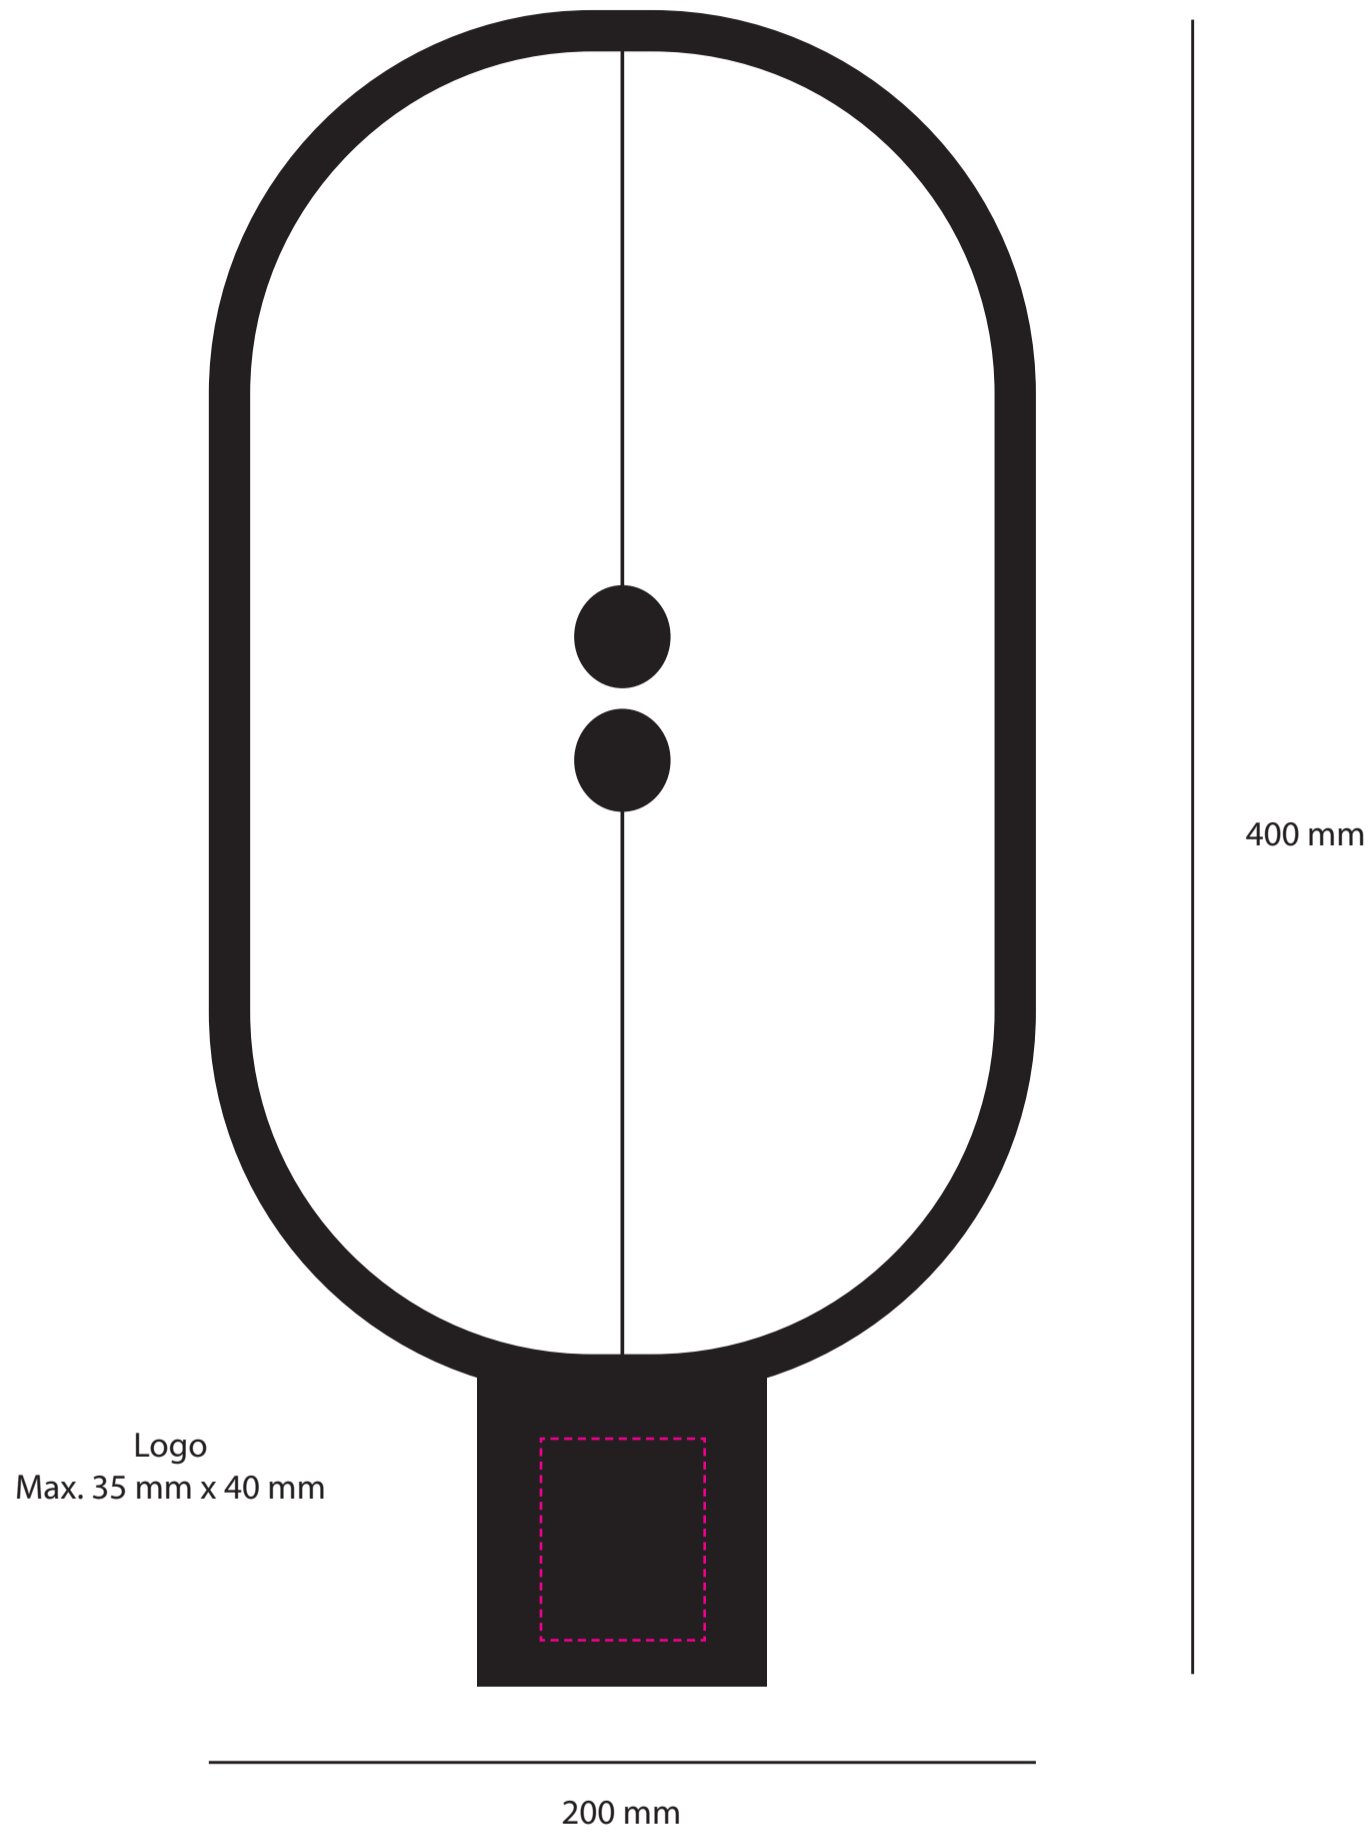

Heng Balance Lamp Ellipse

50 %

Positions/max logo size:

35 mm x 40 mm

Heng Balance Lamp Square

Black

White

Red