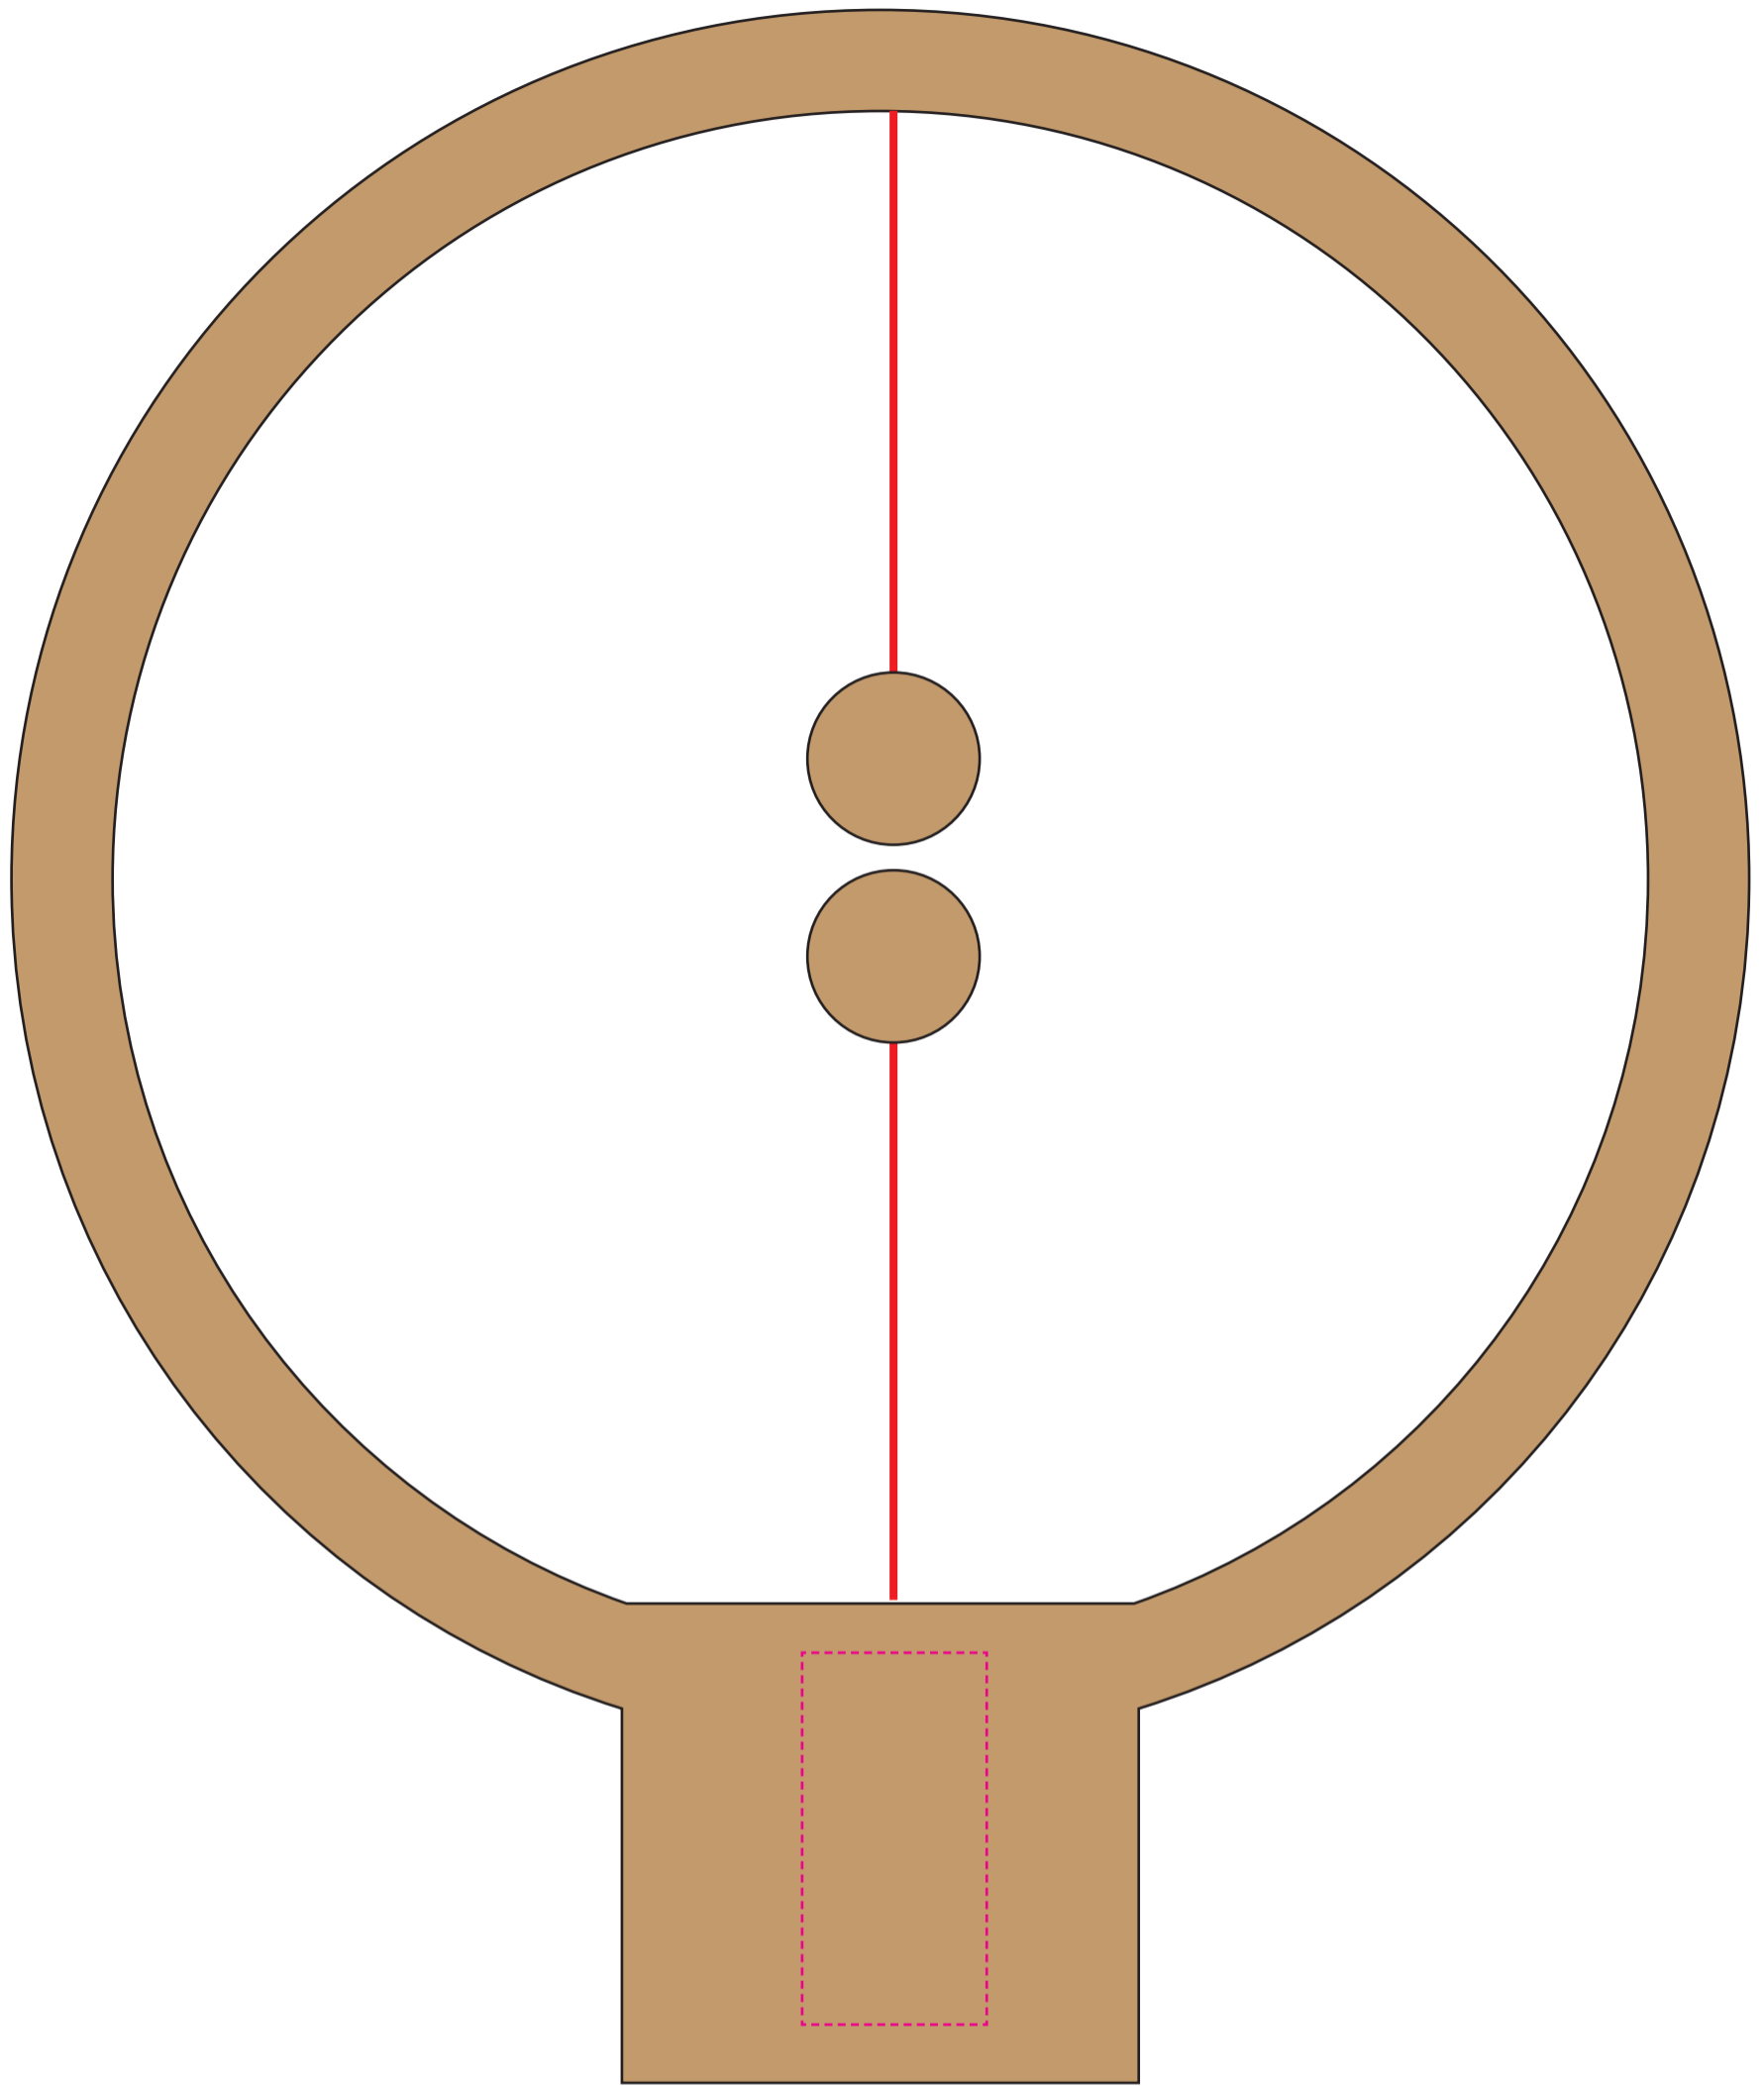

# Heng Balance Lamp Circle

Positions/max logo size:

25 mm x 50 mm

Light Wood

Color Print

Full Colour

Artwork requirements: EPS / PDF / AI (vectorized)