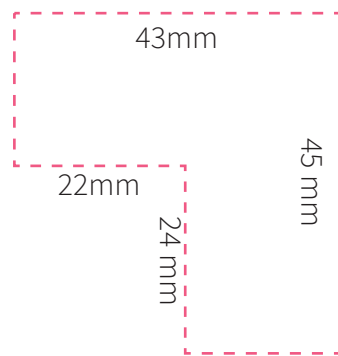

1407 Power Cube Extended Duo USB

Positions/max logo size :

Socket Color:

Artwork requirements: EPS / PDF / AI (vectorized)