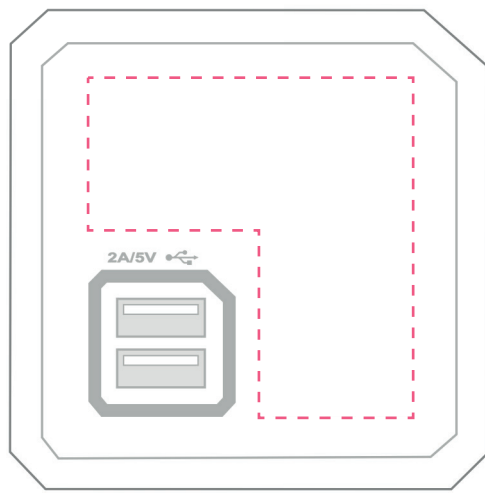

1407 Power Cube Extended Duo USB

Positions/max logo size :

Socket Color:

Artwork requirements: EPS / PDF / AI (vectorized)