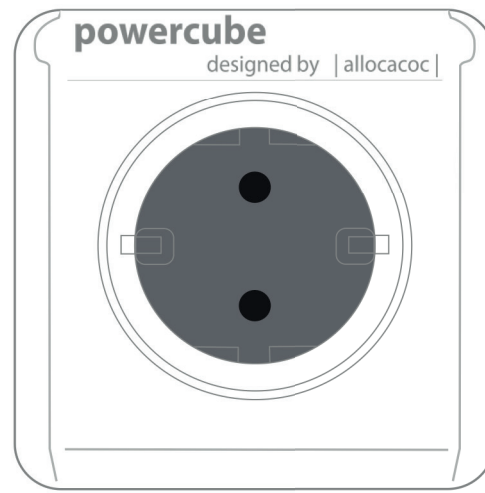

1407 Power Cube Extended Duo USB

Positions/max logo size :

Socket Color:

Artwork requirements: EPS / PDF / AI (vectorized)