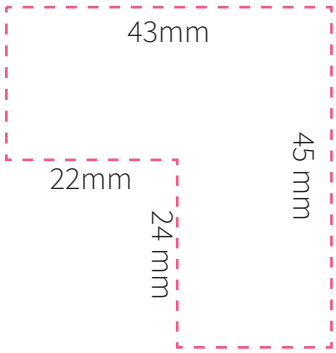

Power Cube Extended Duo USB

Positions/max logo size :

Socket Color:

-  Trolley Grey / Cool Grey 10c
-  Kelly Green / PMS 356c
-  Cobalt Blue / PMS 287c
-  Boston Red / PMS 186c
-  Orchid Purple / PMS 2612c