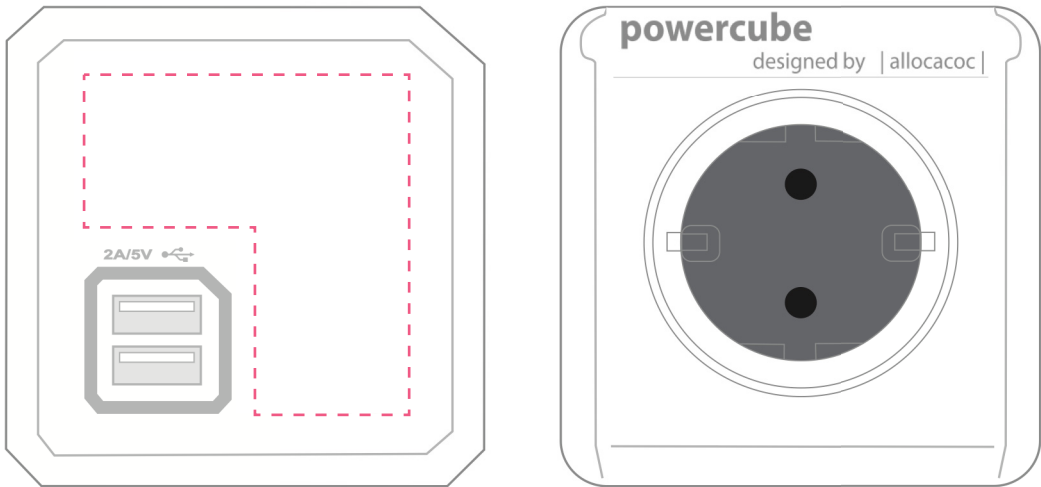

Power Cube Extended Duo USB

Positions/max logo size :

Socket Color:

-  Trolley Grey / Cool Grey 10c
-  Kelly Green / PMS 356c
-  Cobalt Blue / PMS 287c
-  Boston Red / PMS 186c
-  Orchid Purple / PMS 2612c